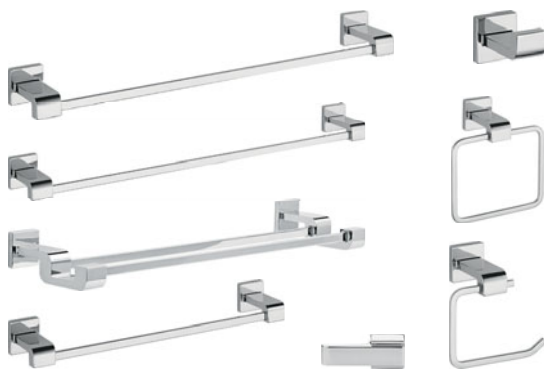

Tempo® Technology 14 Series Tub & Shower with 3-Setting H₂Okinetic® Raincan Showerhead T14401-T20
Trim only. Order MultiChoice® Universal rough-in separately.
Not available in Matte Black

Monitor® 14 Series Shower with H₂Okinetic Water-Efficient Showerhead T14267
Trim only. Order MultiChoice® Universal rough-in separately.

- 77518 18" Towel Bar
- 77524 24" Towel Bar
- 77525 24" Double Towel Bar
- 77530 30" Towel Bar
- 77535 Single Robe Hook
- 77546 Towel Ring
- 77550 Tissue Holder
- 77560 Universal Tank Lever

3 Setting Diverter Trim T11867 (not shown)
6 Setting Diverter Trim T11967 (not shown)
Trim only. Order R11000 rough-in separately.