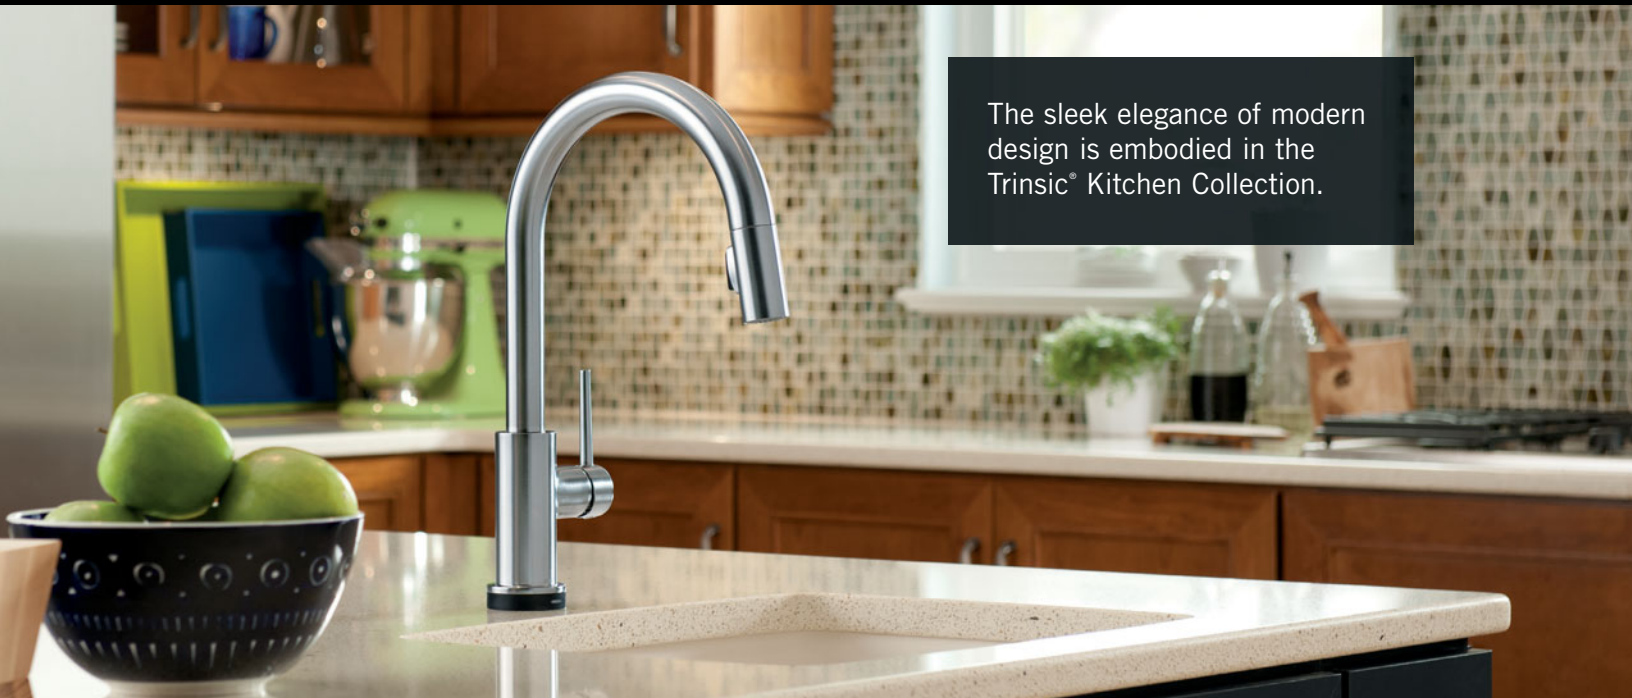

TRINSIC® KITCHEN COLLECTION
SLEEK. SUAVE. URBAN

The sleek elegance of modern design is embodied in the Trinsic® Kitchen Collection.

Single Handle Pull-Down with Touch2O® Technology 9159T-DST
1 or 3-hole installation
Order RP64070 escutcheon for 3-hole installation

Single Handle Deck 1159LF
1 or 3-hole installation
Order RP75614 escutcheon for 3-hole installation
Chrome and Arctic® Stainless only

- DIAMOND Seal® Technology uses a tough diamond-embedded ceramic valve to ensure like-new operation for the life of the faucet.
- Touch2O® Technology makes kitchen tasks easy by starting and stopping the water with a simple touch on the spout or handle.
- Touch2O_{xt}® Technology offers the convenience of touch or hands-free activation.
- TempSense® feature measures the temperature of the water and changes the LED color as the water temperature changes.
- MagnaTite® Docking keeps the spray wand firmly in place when not in use.