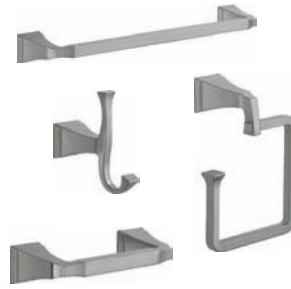

**SINGLE-HOLE**  
551-DST  
*Optional escutcheon included*

**SINGLE-HOLE WITH RISER**  
751-DST

**4" CENTRESET**  
2551

**4" MINI-WIDESPREAD**  
4551

**8" WIDESPREAD**  
3551

**3-HOLE ROMAN TUB**  
T2751 R2707

**4-HOLE ROMAN TUB**  
T4751 R4707

The faucets on this page are shown in Chrome and Brilliance® Stainless.

18" TOWEL BAR-75118  
 24" TOWEL BAR-75124  
 SINGLE ROBE HOOK-75135  
 TOWEL RING-75146  
 TISSUE HOLDER-75150