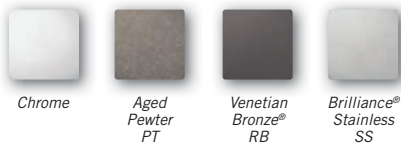

All items on this page are shown in Chrome and Brilliance® Stainless.