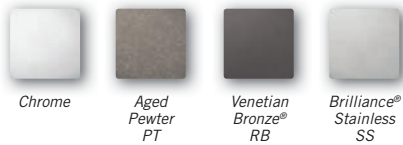

All items on this page are shown
in Chrome or Venetian Bronze.®