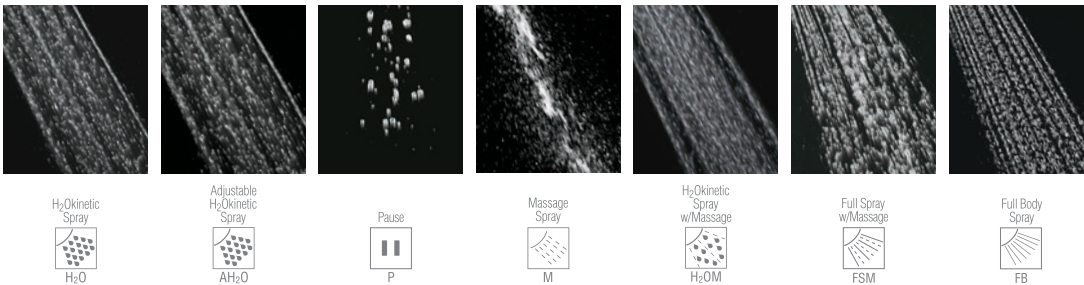

Spray Settings

WaterSense is a registered trademark of the U.S. Environmental Protection Agency.

All products shown in Chrome.

All handshowers come without shower arm and flange.

All In2ition showers come without shower arm and flange.

see what Delta can do™

deltafaucet.ca
800.345.DELTA (3358)
©2012 Masco Canada Limited
MKT-13-009E