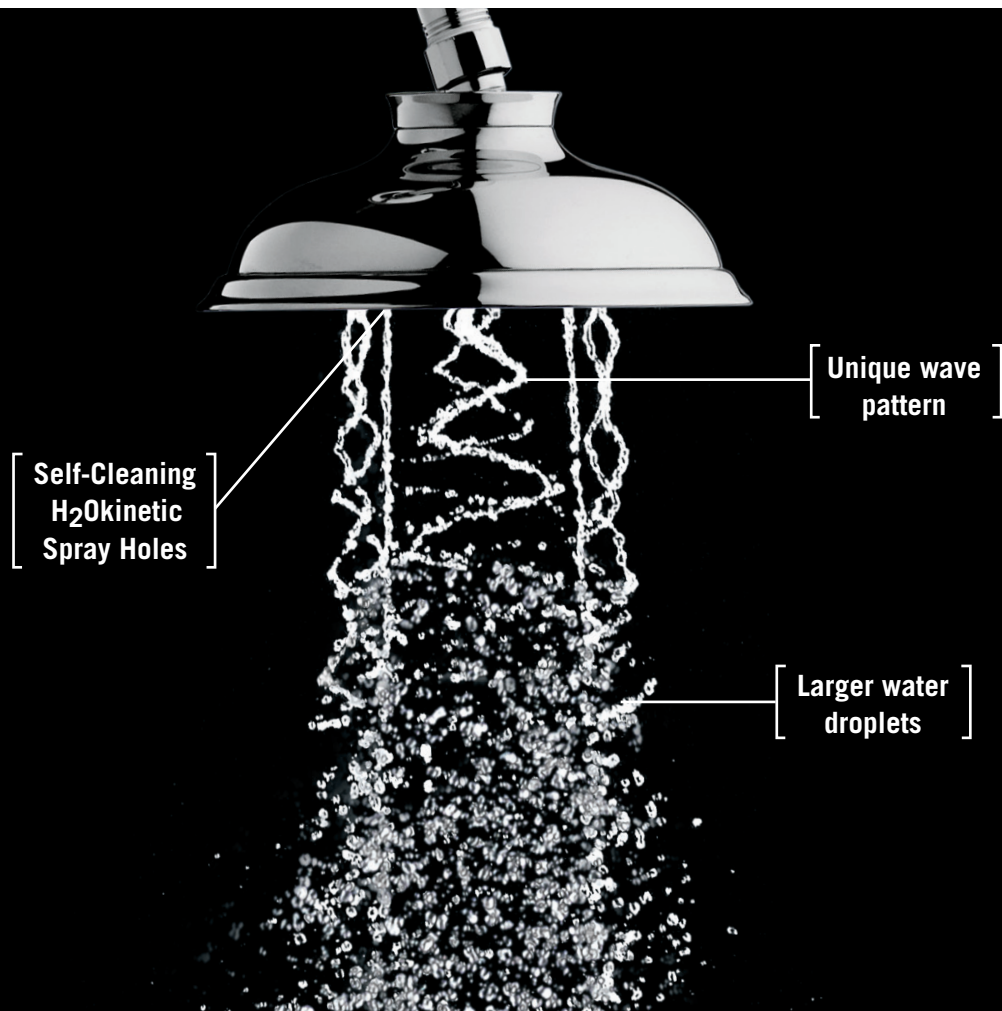

H₂Okinetic™ Showers

The feeling of more water, without using more water.

H₂Okinetic Showers provide a more soothing, relaxing, and truly unforgettable experience, all without using more water.

- The unique wave pattern and velocity of the water create the feeling of more pressure.
- Larger water droplets and a dense spray result in a warmer shower experience.
- H₂Okinetic Showers provide 3X the coverage of a standard shower.*
- It's all designed to work with a flow that feels indulgent even when it's water-efficient.