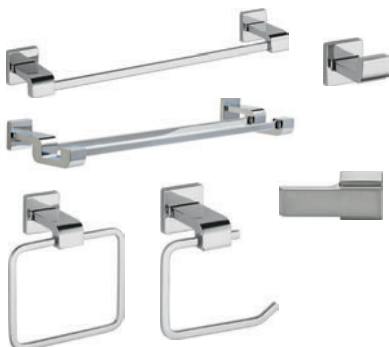

see what Delta can do™

ARZO® BATH COLLECTION

Inspired by the geometric designs found in modern furniture and lighting, Arzo®'s angular shape makes a bold statement in any bath. The simple, clean, minimalist styling is available in Chrome and Brilliance® Stainless finishes.

SINGLE HANDLE
586LF-MPU
Optional escutcheon included

TWO HANDLE WIDESPREAD
3586LF-MPU

3-HOLE ROMAN TUB
T2786 R2707

4-HOLE ROMAN TUB
T4786 R4707

- 77518 18" TOWEL BAR
- 77524 24" TOWEL BAR
- 77530 30" TOWEL BAR
- 77525 24" DOUBLE TOWEL BAR
- 77535 SINGLE ROBE HOOK
- 77546 TOWEL RING
- 77550 TISSUE HOLDER
- 77560 UNIVERSAL TANK LEVER

Chrome

Brilliance®
Stainless
SS

The faucets and accessories on this page are shown in Chrome.

MONITOR® 14 SERIES
TUB & SHOWER
WITH WATER-EFFICIENT
H₂OKINETIC® SHOWERHEAD
T14486 R10000-UNBX

SHOWER ONLY
T14286 R10000-UNBX

MONITOR 14 SERIES
TUB & SHOWER
WITH 8" RAINCAN SHOWERHEAD
T14486-SHQ R10000-UNBX

SHOWER ONLY
T14286-SHQ R10000-UNBX

MONITOR 17 SERIES
TUB & SHOWER
WITH WATER-EFFICIENT
H₂OKINETIC SHOWERHEAD
T17486 R10000-UNBX