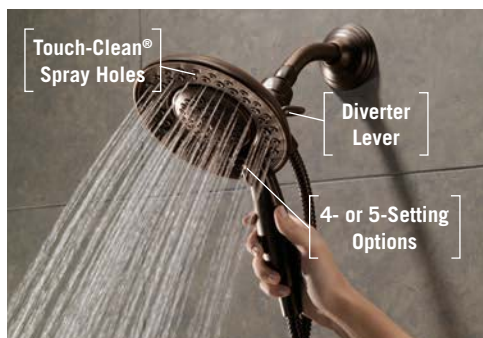

In2ition® Two-in-One Shower

The In2ition Shower delivers water where you need it most.

- H2Okinetic Showers provide the feeling of more water, without using more water.
- A detachable handshower can run separately from or simultaneously with the showerhead.
- A simple flip of the diverter lever switches the spray between the showerhead and handshower—or both.
- The Pause feature slows water flow to a trickle to conserve water while doing tasks such as lathering up or shaving your legs.

In2ition® Two-in-One Shower

2.5
gpm
9.5
L/min

INTEGRATED SHOWERHEAD
AND HANDSHOWER
58045
5 Setting
69" UltraFlex® Hose

2.5
gpm
9.5
L/min

INTEGRATED SHOWERHEAD
AND HANDSHOWER
58469-PK
5 Setting
60"-82" Stretchable Metal Hose
Fully Plated Backplate

2.5
gpm
9.5
L/min

INTEGRATED SHOWERHEAD
AND HANDSHOWER
58065
4 Setting
69" UltraFlex Hose

2.5
gpm
9.5
L/min

INTEGRATED SHOWERHEAD
AND HANDSHOWER
58464-PK
4 Setting
72" Plated Ribbon Hose

2.5
gpm
9.5
L/min

2.0
gpm
7.6
L/min

INTEGRATED H₂OKINETIC™
SHOWERHEAD AND HANDSHOWER
58480-PK
5 Setting
60"-82" Stretchable Metal Hose
Fully Plated Backplate

MagnaTite® Docking

In2ition showers with MagnaTite docking utilize a powerful magnet to hold the handshower securely in place while not in use.