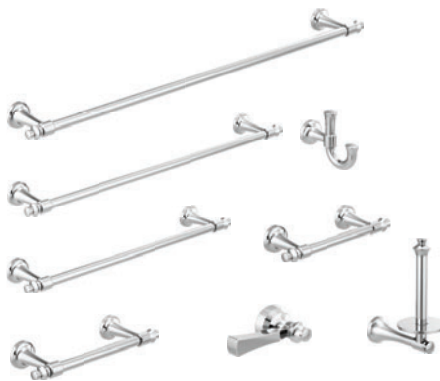

75608 8" Towel Bar
75618 18" Towel Bar
75624 24" Towel Bar
75630 30" Towel Bar

75635 Double Robe Hook
756500 Tissue Holder
756505 Vertical Tissue Holder
75650 Universal Tank Lever

3-Setting Diverter Trim
T11856

6-Setting Diverter Trim
T11956 (not shown)

R11000 (not shown)
Trim only. Order R11000 rough-in separately.

Two Handle Monitor® 17 Series Valve Trim w/3-Setting Diverter
T27856

Two Handle Monitor® 17 Series Valve Trim w/6-Setting Diverter
T27956 (not shown)

R22000 (not shown)
Trim only. Order R22000 rough-in separately.

Spray Patterns:

Pause =

Full Body Spray =

Full Spray with Massage =

H₂Okinetic PowerDrench® Spray =

Massage Spray =

The Dorval™ Bath Collection is available exclusively to Delta® trade customers.

= WaterSense® Labeled Product

= Touch₂O_{.x}™ Technology

Lavatory Faucets—Flow rate of 1.2 gpm vs. Industry Standard 2.2 gpm
Shower Heads and Hand Showers—Flow rate of 1.75 vs. Industry Standard 2.5 gpm
Industry Standard ASME.A112.18.1/CSA.B125.1

WaterSense® and the WaterSense logo are registered trademarks of the U.S. Environmental Protection Agency.

deltafaucet.ca
800.567.3300
© 2020 Masco Canada Limited

MKT-19-161E